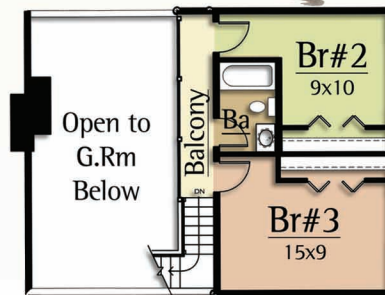

The North Park by MossCreek, captures this same spirit of romantic idealization with 3 bedrooms, 2 1/2 baths, and a master on the main level. A large story and a half vaulted Great Room with exposed timber trusses and an open Kitchen / Dining Room complete a dramatic craftsman interior.

Upper Level
 500 square feet

Main Level
 1,400 square feet

NORTH PARK
 1,900 total square feet