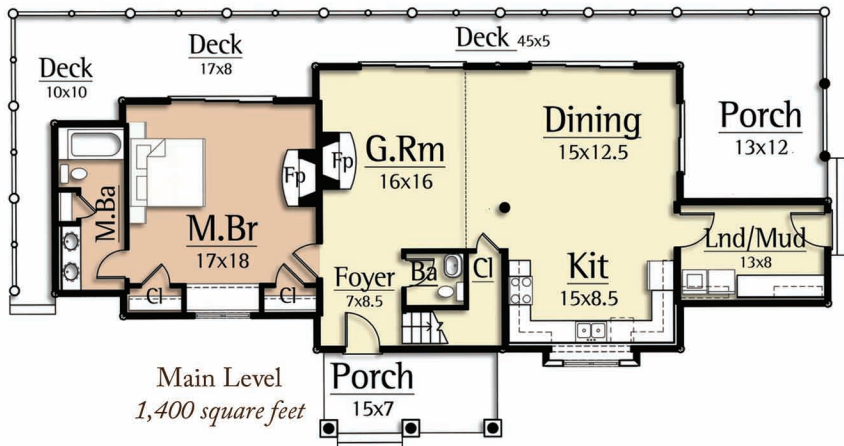

The North Park by MossCreek, captures this same spirit of romantic idealization with 3 bedrooms, 2 1/2 baths, and a master on the main level. A large story and a half vaulted Great Room with exposed timber trusses and an open Kitchen / Dining Room complete a dramatic craftsman interior.

Upper Level
 500 square feet

Main Level
 1,400 square feet

NORTH PARK
 1,900 total square feet