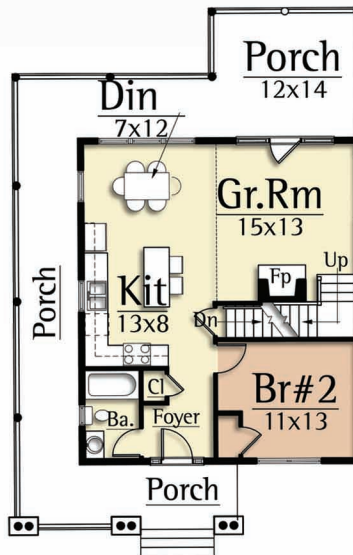

RUSTIC AMERICAN HOME DESIGN

SETTLERS FORGE

23A 2 Bedroom

Copyright 2012 MossCreek
www.MossCreek.net
800.737.2166

Following the Revolutionary War, citizens of the new nation began to forge westward. As the U.S. federal government encouraged settlers to forge westward, officials gave "free land" to people who completed the long, difficult journey.

SETTLERS FORGE
1,240 total square feet

Main Level
780 square feet

Upper Level
460 square feet