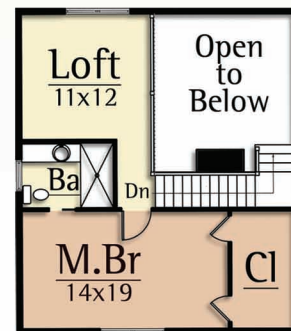

SETTLERS FORGE
1,240 total square feet

Main Level
780 square feet

Upper Level
460 square feet